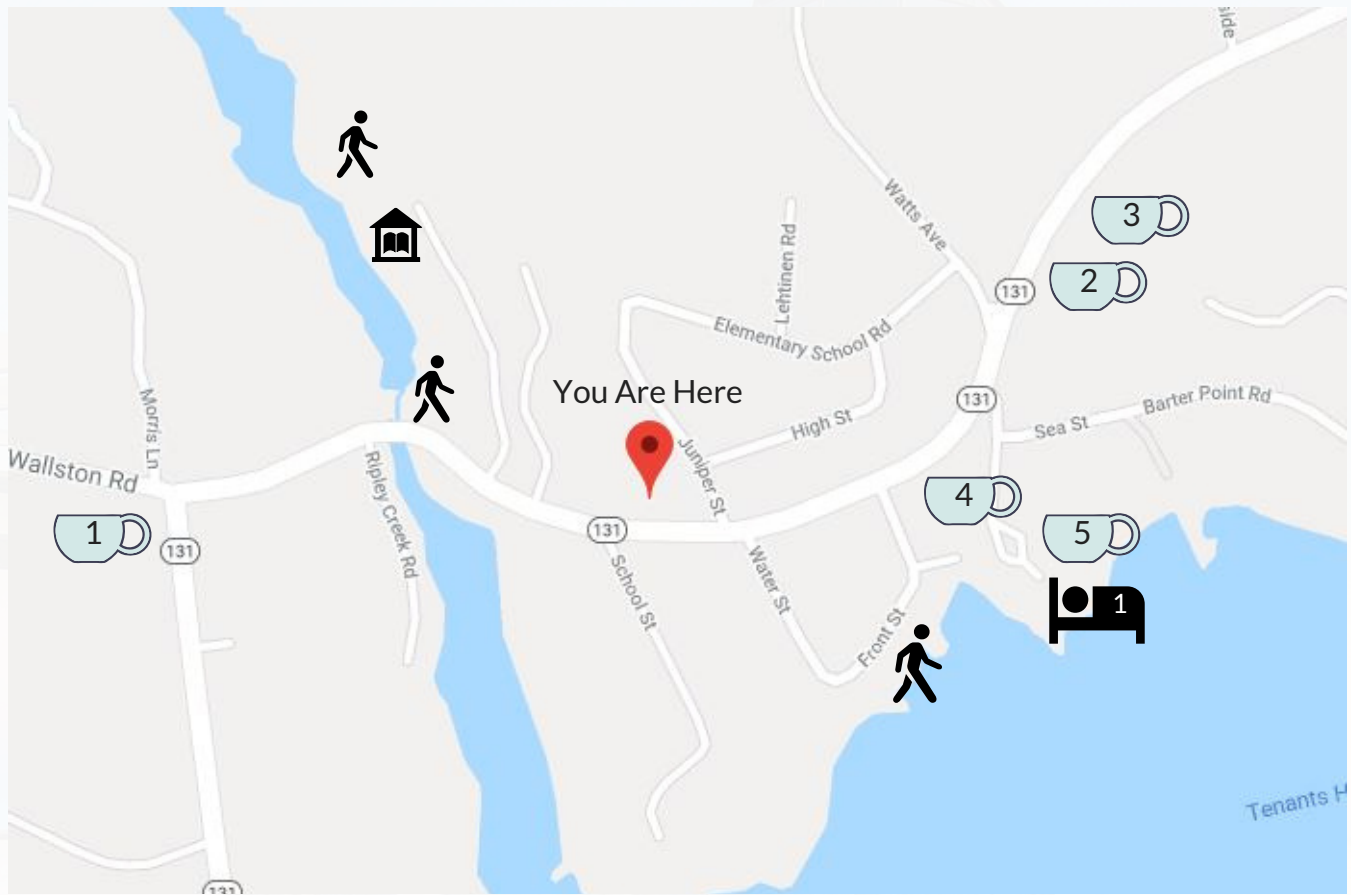

Close By For Your Visit TO ST. GEORGE

Food & Drinks

-  Ancho Honey
www.anchohoney.com
-  Happy Clam/Outback Saloon
www.outbacksaloonmaine.com
-  Schoolhouse Bakery
-  Tenants Harbor General Store
-  Wan-O-Set Restaurant/Tavern
www.EastWindInn.com

Other

-  Jackson Memorial Library

Where to Stay

-  East Wind Inn
www.EastWindInn.com

Outdoors

-  Marsh Trails
-  Tenants Harbor Public Landing